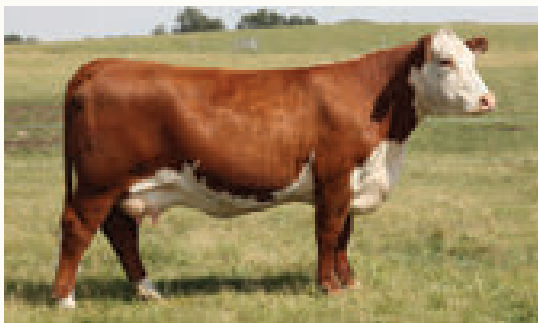

Remitall W MHPH Belle 13K DAM
A super two year old heifer that we will have out this fall at the shows.