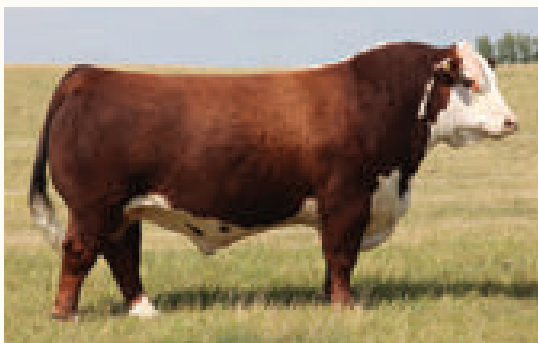

Remitall W Fire Lake 20K SIRE
Grand Champion Bull at the 2023 Edmonton Farm Fair.

REMITALL-W FIRE LAKE 20K

REMITALL-W HAYMAKER ET 35H

MHPH 106A DESTINY 203F

REMITALL-W MHPH BELLE 13K

REMITALL-W MHPH JUSTICE 2H

REMITALL-W BELLE ET 7H

Belle 121M carries a lot of natural muscling and shape in an very eye appealing package. She will be along side her dam, Belle 13K, this fall as the pair we have chose to show. What an exciting pair we believe they make together. Belle 121M has the power in her genetics being triple bred to the great Belle 36B cow. Don't miss this opportunity to be a part of our fall show team and to acquire a potential future donor female.