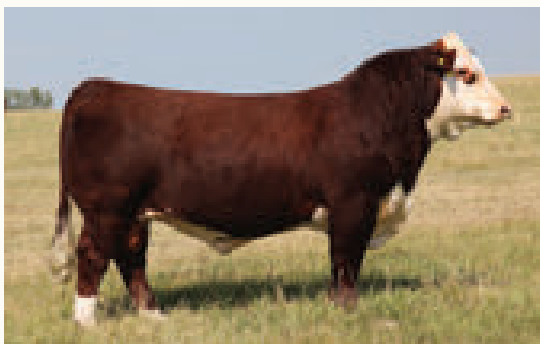

Remitall W Fire Storm ET 138L SERVICE SIRE
to lot 12, 13, 16, 19, 22, 23 and was the bull all the sale heifers were pasture exposed to.