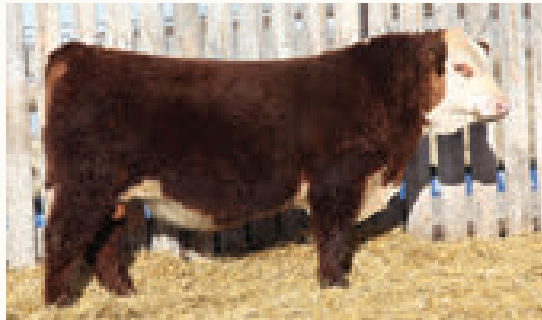

Remital W Viper ET 132L SERVICE SIRE
to lots 15, 17, 18, 20 and 21.
*Viper was the second high selling bull in our
2024 Bull Sale to Randy, Karen and Chloe Wagner, SK.*

LOT 15

REMITALL-W BLAZE 119L

REM 119L - BORN FEB 20, 2023 - REG C03109917 - POLLED

ACTUAL BW **70 LBS** - ADJ 205 **584 LBS** - ADJ 365 **864 LBS**

CE	BW	WW	YW	MK	TM	CEM	SC	FAT	REA	MB	CW
7.7	2.4	49.4	82.1	19.3	44.0	7.2	1.0	-0.008	0.37	-0.03	63.1

NJW 103Y 174X DIABLO 156C ET

NJW 76S 4037 DURANGO SPIRIT 174X

NJW 101U 100W SPIRITQUEEN103Y

BLAIR-ATHOL HBM BLAZE STAR 77J

REMITALL-W CLOUD 9 ET 95F

BLAIR-ATHOL 0124 BLAZE 18D

Blaze 119L is a really nice profiling female with some outcross genetics to our program. She has a super maternal broody look to her as well. Her dam Blaze 77J is raising a top bull calf this year that is sure to be one of the front runners in our 2025 bull sale.

Bred April 17 to Remital W Viper ET 132L.

Pasture exposed May 27 to July 5, 2024 to Remital W Fire Storm ET 138L.